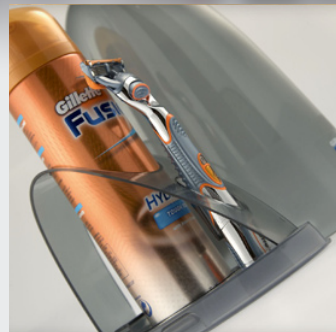

6 Fusion Dome Stand - Specification Sheet

A truly unique pack that allows it to really stand out from the crowd and have a secondary use as a bathroom tidy for razor and shaving cream.

Made of injection moulded PS and ABS and printed label decoration.