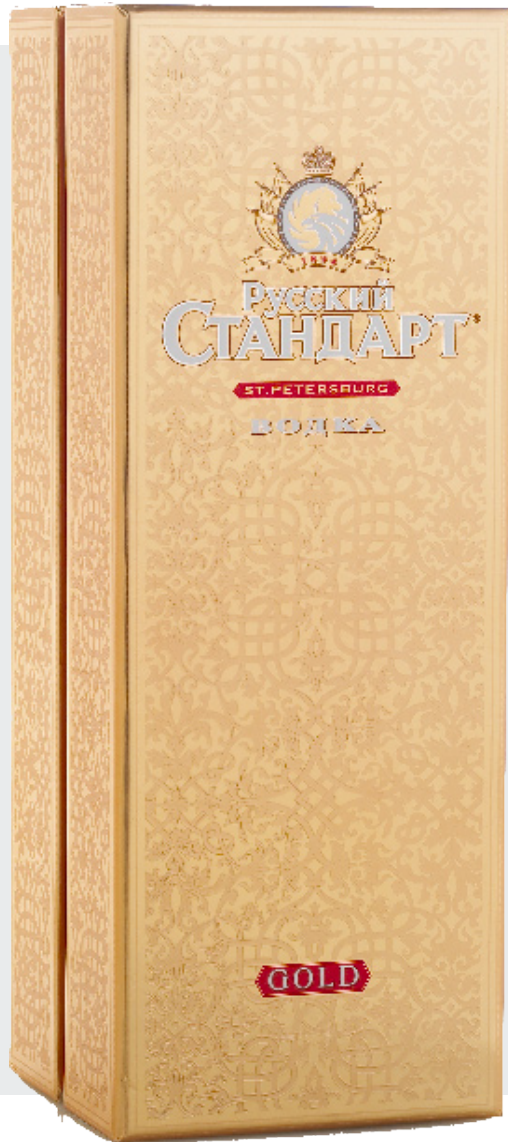

Russian Standard Gold - Specification Sheet

Luxury through and through, a real eye catcher of a pack with hinged opening and magnetic closing mechanism.

Made of a rigid box with foil paper design and flocked vac forming.